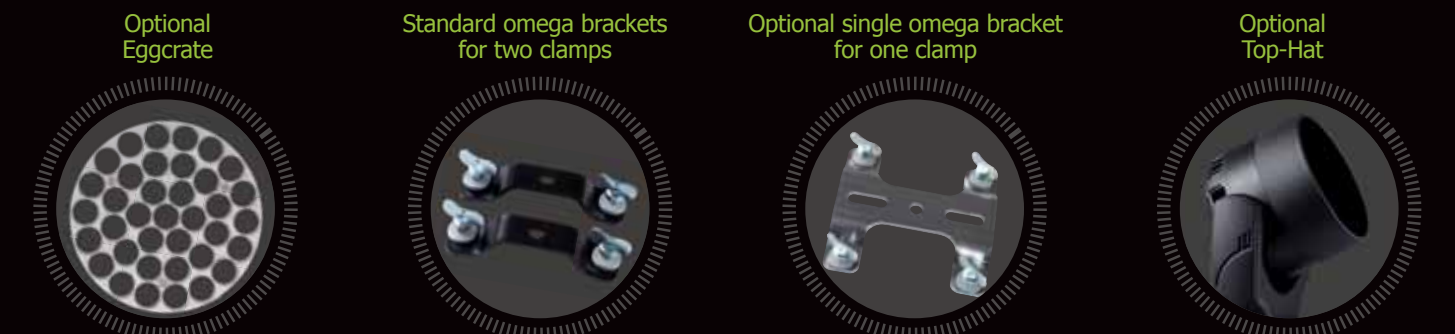

LEDWash

**MULTI
CHIP**
LED TECHNOLOGY

ZOOM
15° - 60°

**FLAT & EVEN
LIGHT BEAM**

Accessories

Packaging

Cardboard	Single Top Loader Case ROBIN 600 LEDWash™	Dual Top Loader Case ROBIN 600 LEDWash™	Quad Top Loader Case ROBIN 600 LEDWash™	Hexa Top Loader Case ROBIN 600 LEDWash™
360 x 390 x 500 mm (14.2" x 15.3" x 19.7")	440 x 380 x 590 mm (17.3" x 15.0" x 23.3")	580 x 410 x 670 mm (22.8" x 16.2" x 26.4")	580 x 800 x 670 mm (22.8" x 31.5" x 26.4")	580 x 1180 x 670 mm (22.8" x 46.5" x 26.4")